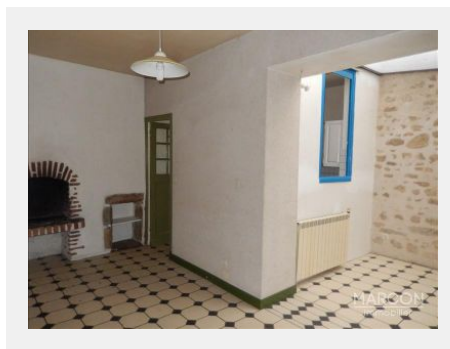

www.marcon-immobilier.com